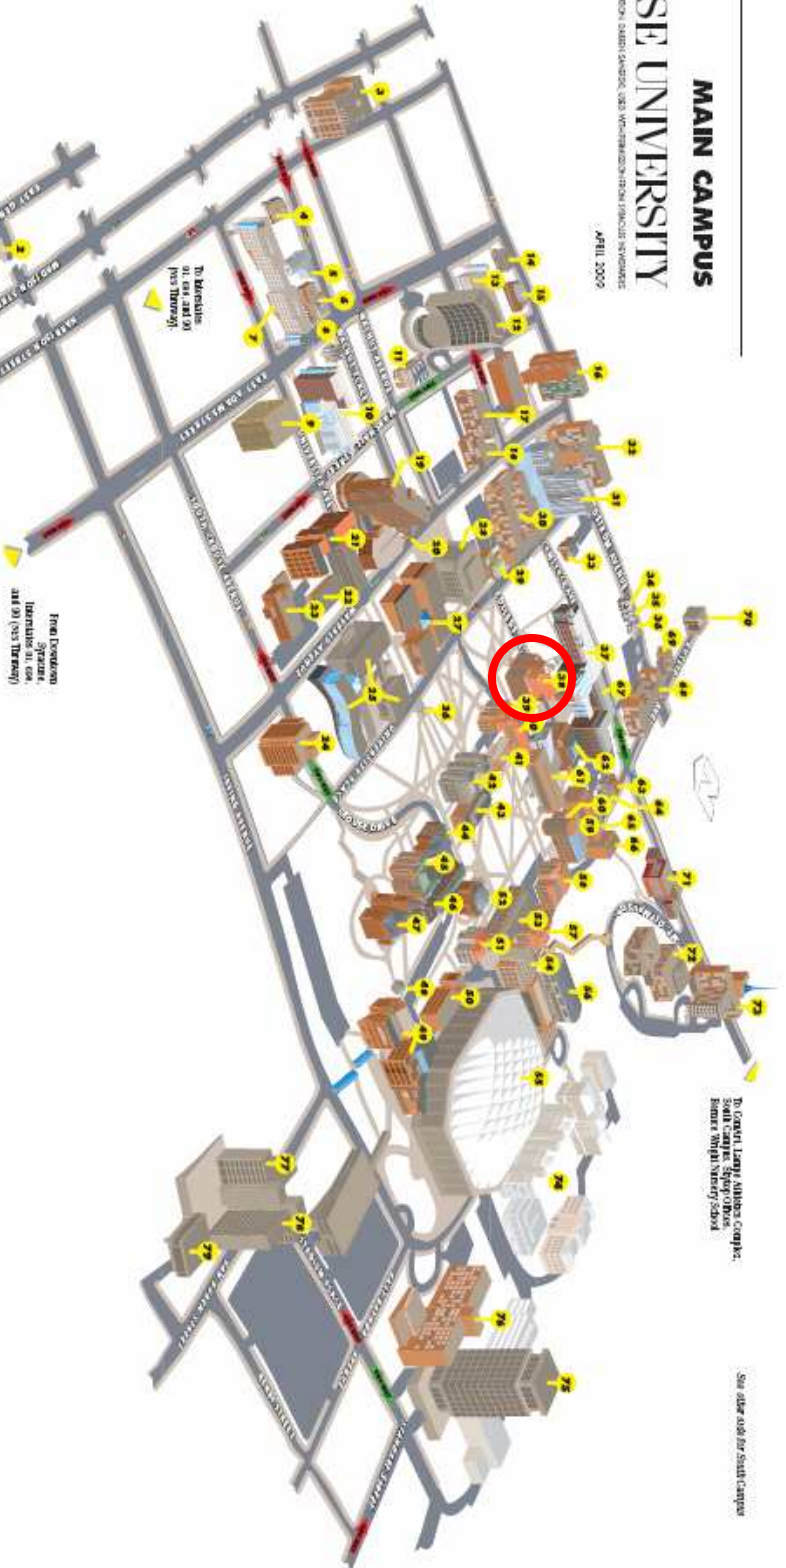

MAIN CAMPUS

SYRACUSE UNIVERSITY

APRIL 2009

See also side for South Campus

DIRECTIONS TO THE WAREHOUSE
Syracuse University extends to downtown with the Warehouse at 350 West Fayette Street. Served by frequent free shuttle buses, the Warehouse can be reached by traveling WEST on HARRISON STREET, turning RIGHT onto SOUTH SALINA STREET and then taking a LEFT onto JEFFERSON STREET. Curve RIGHT at ARMORY circle, taking a RIGHT onto FRANKLIN STREET and then LEFT onto WEST ENETTE STREET. The Warehouse is at 350 West Fayette Street.

- Alterra Catholic Center 6
- Archbold Gymnasium, Financial Aid Office, and Business Operations 54
- Biological Research Lab 66
- Bird Library 28
- Bolton Hall 16
- Borch Hall 77
- Brewer Hall 58
- Brewster Hall 78
- Brookway Hall 79
- Butterfield House 33
- Carnegie Library 57
- Carrier Dome 55
- Center for Science and Technology 67
- Consulting Center 8
- Croves College, College of Visual and Performing Arts 47
- Croves-Hinds Hall, Office of Admissions 24
- Dog Hall 73
- Draftman Hall 32

- East Adams Garage 13
- Eggers Hall 46
- Drine Davis Residence Hall 31
- Phi Kappa Chapter 56
- Phi Kappa Chapter 72
- Goldstein Alumni and Faculty Center 29
- Hall of Languages, The College of Arts and Sciences 42
- Haven Hall and Dining Center 12
- H. B. Croves Hall 43
- Health Center, Office of Residence Life 22
- Headrick Chapel 52
- Henry Geology Laboratory 50
- Hinds Hall, School of Information Studies 41
- Hobbs Observatory 48
- Hoopie Building 23
- Human Ecology Academic Departments 15
- Human Ecology, College of 63
- Huntington Hall, School of Education 21
- Institutional Research and Assessment 14
- Klammert Hall and Food Court 17
- Larntson Hall 75
- Legal Services 36
- LCRT Resource Center 34

- Life Sciences Complex 37
- Link Hall, College of Engineering and Computer Science 61
- Lowe Art Gallery 60
- Lynn Hall 38
- Lyons Hall 70
- Marchery Hall 40
- Marion Hall 18
- Marshall School of Citizenship and Public Affairs 45
- Nature Student Program 64
- Netherlands School of Public Communications 25
- Office of Off-Campus and Commuter Services 35
- Physics Building 53
- Place of Remembrance 26
- Sadler Hall and Dining Center 76
- Sadler Student Center, SUN Books/Store, SUN Bookstore, Goldenstein Auditorium 27
- Skinner Art Building 59
- Stew Hall 68
- Sheraton University Hotel & Conference Center 19
- Sims Hall, Department of Public Safety 65
- Slovom Hall, School of Architecture 62

- Skinner Center for International Services 20
- South Hall 39
- Sleele Hall, Registrar 51
- SUNY Environmental Science and Forestry Campus 74
- Syracuse University Abroad 5
- Theaters, Department of Drama and Syracuse Stage 2
- Tolley Humanities Building 44
- University Avenue Parking Garage 7
- VAER 69
- Vainut Hall 11
- Warehouses 1
- Washington Arms 3
- Watson Hall 30
- White Hall, Whitford Shack-Stoughton Hall, College of Law 49
- Whitman School of Management 10
- Winnick Hill Center 4
- Wynn's Building 71